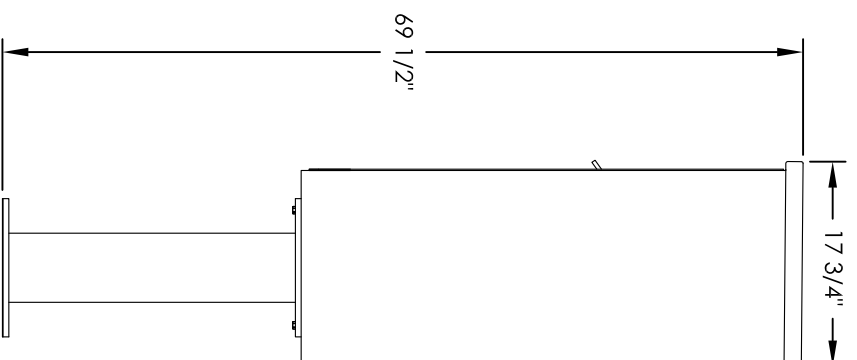

Versatile™ 4C Pedestal Mount Mailbox, 4C11S-02-P

PEDESTAL DETAIL

COMPARTMENT CHART

DESCRIPTION	COMPARTMENT	COMPARTMENT SIZE	QTY.
MAILBOX	MB2	6-1/2" H x 12" W x 15" D	2
OUTGOING MAIL	OM2	6-1/2" H x 12" W x 15" D	1
PARCEL	PLS	17" H x 12" W x 15" D	1

PRODUCT SERIES: VERSATILE™ 4C PEDESTAL MOUNT MAILBOX

- NOTES:
1. 4C pedestal units are for private applications only / not USPS Approved.
 2. May be installed outside or inside - see foundation specification details within the 4C Installation Manual.