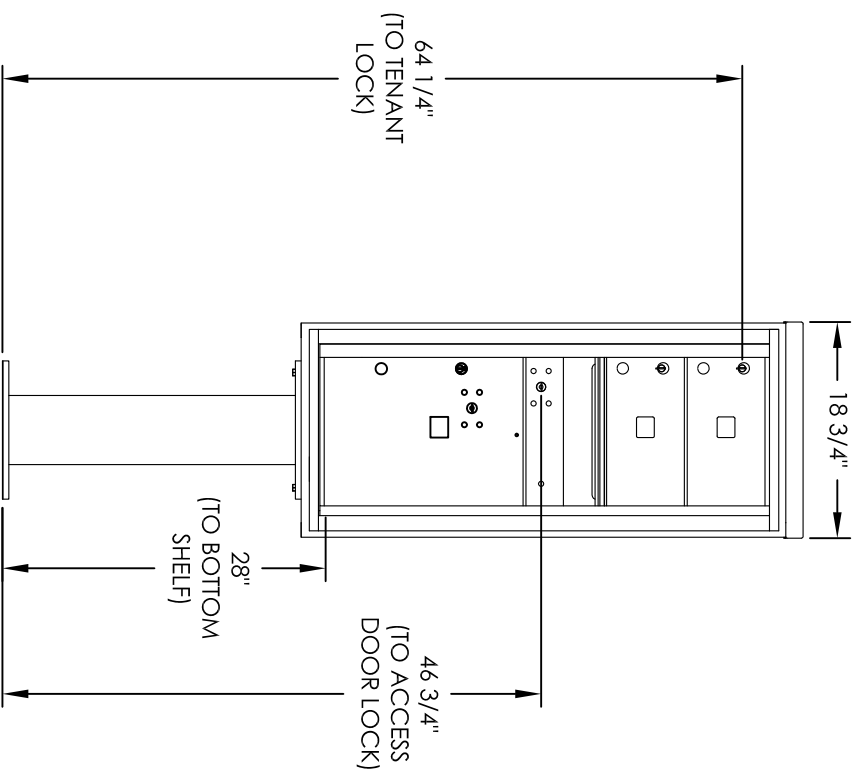

Versatile™ 4C Pedestal Mount Mailbox, 4C11S-02-P

PEDESTAL DETAIL

COMPARTMENT CHART

DESCRIPTION	COMPARTMENT	COMPARTMENT SIZE	QTY.
MAILBOX	MB2	6-1/2" H x 12" W x 15" D	2
OUTGOING MAIL	OM2	6-1/2" H x 12" W x 15" D	1
PARCEL	PLS	17" H x 12" W x 15" D	1

PRODUCT SERIES: VERSATILE™ 4C PEDESTAL MOUNT MAILBOX

- NOTES:
1. 4C pedestal units are for private applications only / not USPS Approved.
 2. May be installed outside or inside - see foundation specification details within the 4C Installation Manual.