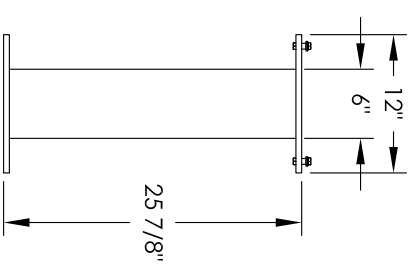

Versatile™ 4C Pedestal Mount Mailbox, 4C11S-02-P

PEDESTAL DETAIL

COMPARTMENT CHART

DESCRIPTION	COMPARTMENT	COMPARTMENT SIZE	QTY.
MAILBOX	MB2	6-1/2" H x 12" W x 15" D	2
OUTGOING MAIL	OM2	6-1/2" H x 12" W x 15" D	1
PARCEL	PLS	17" H x 12" W x 15" D	1