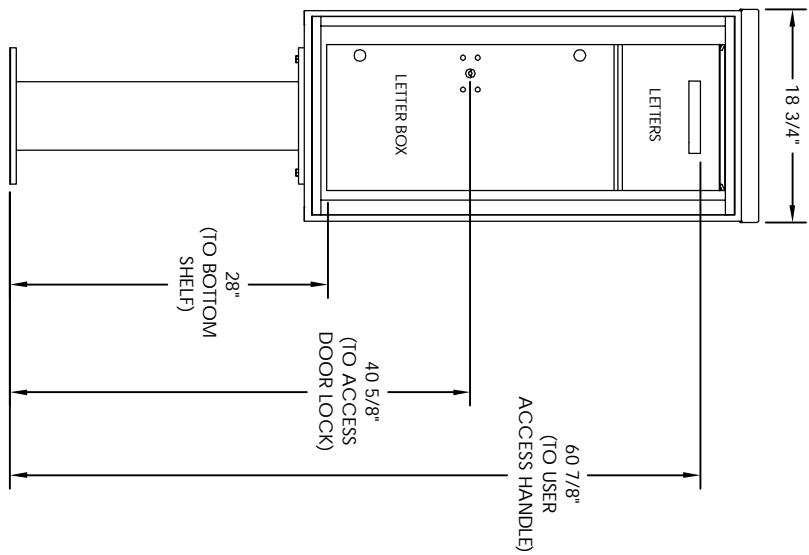

Versatile™ 4C Pedestal Mount Collection Box, 4C10S-HOP-P

PEDESTAL DETAIL

MAX BUNDLE SIZE			
HEIGHT	WIDTH	LENGTH	
4 1/4"	11 3/8"	6 1/4"	
3 1/2"	11 3/8"	11 1/2"	
3"	11 3/8"	14 3/4"	
2 1/2"	11 3/8"	14 3/4"	

- NOTES:
1. 4C pedestal units are for private applications only / not USPS Approved.
 2. May be installed outside or inside - see foundation specification details within the 4C Installation Manual.
 3. Collection Box compartment size is 20 5/8" H x 12" W x 15"D.

PRODUCT SERIES: VERSATILE™ 4C PEDESTAL MOUNT COLLECTION BOX

1743 Quincy Ave, Suite 151
 Naperville, IL 60540
 800-824-9985

www.MailboxWorks.com

MODEL	4C10S-HOP-P		REV	D
SCALE	NONE		LAST REV DATE	07/02/14
DRAWING NUMBER	4C10S-HOP-PCS		DRAWN BY	TNS