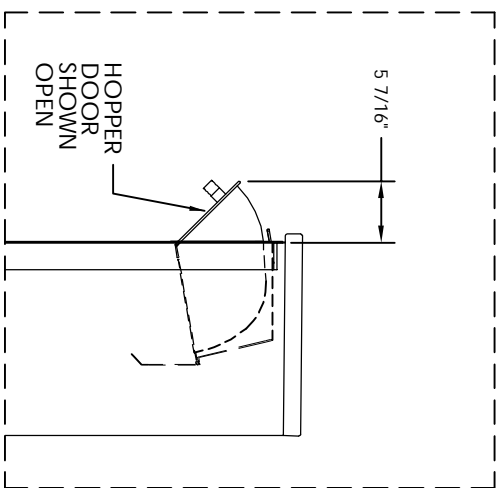

Versatile™ 4C Pedestal Mount Collection Box, 4C10S-HOP-P

PEDESTAL DETAIL

MAX BUNDLE SIZE			
HEIGHT	WIDTH	LENGTH	
4 1/4"	11 3/8"	6 1/4"	
3 1/2"	11 3/8"	11 1/2"	
3"	11 3/8"	14 3/4"	
2 1/2"	11 3/8"	14 3/4"	

- NOTES:
1. 4C pedestal units are for private applications only / not USPS Approved.
 2. May be installed outside or inside - see foundation specification details within the 4C Installation Manual.
 3. Collection Box compartment size is 20 5/8" H x 12" W x 15"D.

PRODUCT SERIES: VERSATILE™ 4C PEDESTAL MOUNT COLLECTION BOX

1743 Quincy Ave, Suite 151
 Naperville, IL 60540
 800-824-9985

www.MailboxWorks.com

MODEL	4C10S-HOP-P		REV	D
SCALE	NONE		LAST REV DATE	07/02/14
DRAWING NUMBER	4C10S-HOP-PCS		DRAWN BY	TNS