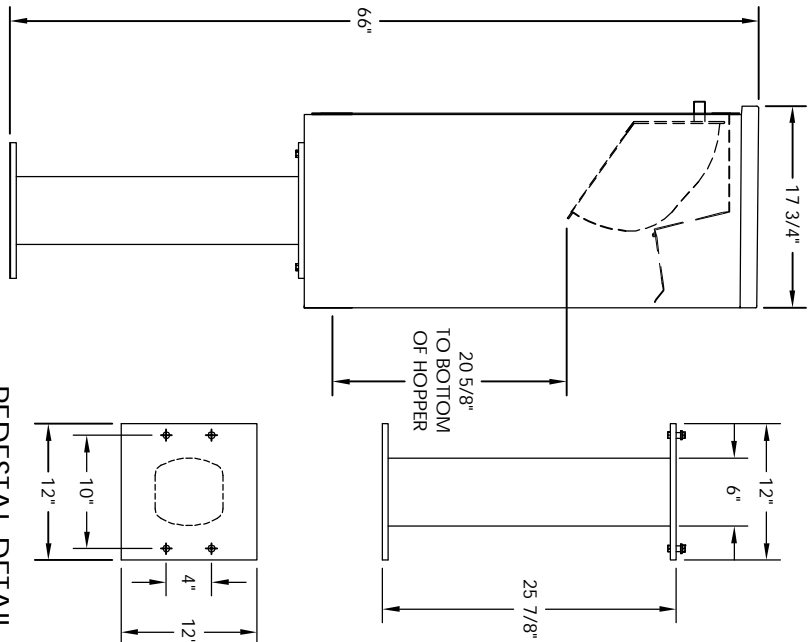

Versatile™ 4C Pedestal Mount Collection Box, 4C10S-HOP-P

PEDESTAL DETAIL

MAX BUNDLE SIZE			
HEIGHT	WIDTH	LENGTH	
4 1/4"	11 3/8"	6 1/4"	
3 1/2"	11 3/8"	11 1/2"	
3"	11 3/8"	14 3/4"	
2 1/2"	11 3/8"	14 3/4"	

- NOTES:
1. 4C pedestal units are for private applications only / not USPS Approved.
 2. May be installed outside or inside - see foundation specification details within the 4C Installation Manual.
 3. Collection Box compartment size is 20 5/8" H x 12" W x 15"D.

PRODUCT SERIES: VERSATILE™ 4C PEDESTAL MOUNT COLLECTION BOX

1743 Quincy Ave, Suite 151
 Naperville, IL 60540
 800-824-9985

www.MailboxWorks.com

MODEL	4C10S-HOP-P		REV	D
SCALE	NONE		LAST REV DATE	07/02/14
DRAWING NUMBER	4C10S-HOP-PCS		DRAWN BY	TNS