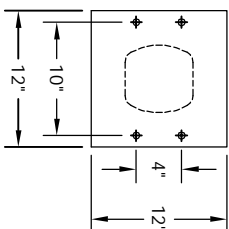

Versatile™ 4C Pedestal Mount Collection Box, 4C10S-HOP-P

PEDESTAL DETAIL

MAX BUNDLE SIZE			
HEIGHT	WIDTH	LENGTH	
4 1/4"	11 3/8"	6 1/4"	
3 1/2"	11 3/8"	11 1/2"	
3"	11 3/8"	14 3/4"	
2 1/2"	11 3/8"	14 3/4"	

- NOTES:
1. 4C pedestal units are for private applications only / not USPS Approved.
 2. May be installed outside or inside - see foundation specification details within the 4C Installation Manual.
 3. Collection Box compartment size is 20 5/8" H x 12" W x 15"D.