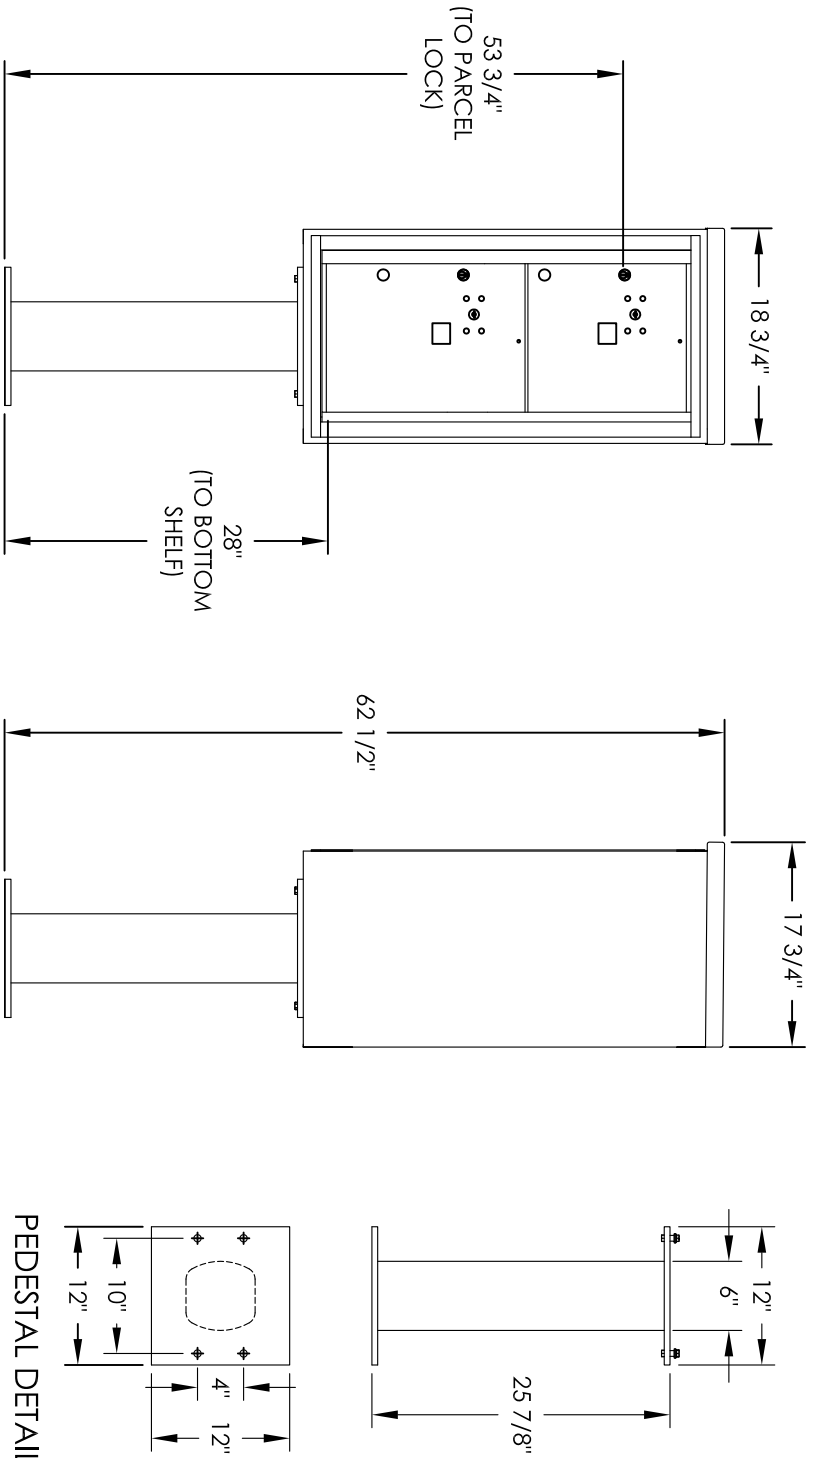

Versatile™ 4C Pedestal Mount Mailbox, 4C09S-2P-P

PEDESTAL DETAIL

COMPARTMENT CHART

DESCRIPTION	COMPARTMENT	COMPARTMENT SIZE	QTY.
PARCEL	PL4	13-1/2" H x 12" W x 15" D	1
PARCEL	PL5	17" H x 12" W x 15" D	1

PRODUCT SERIES: VERSATILE™ 4C PEDESTAL MOUNT MAILBOX

- NOTES:
1. 4C pedestal units are for private applications only / not USPS Approved.
 2. May be installed outside or inside - see foundation specification details within the 4C Installation Manual.

MODEL	4C09S-2P-P	REV	B
SCALE	NONE	LAST REV DATE	
DRAWING NUMBER	4C09S-2P-PCS	DRAWN BY	