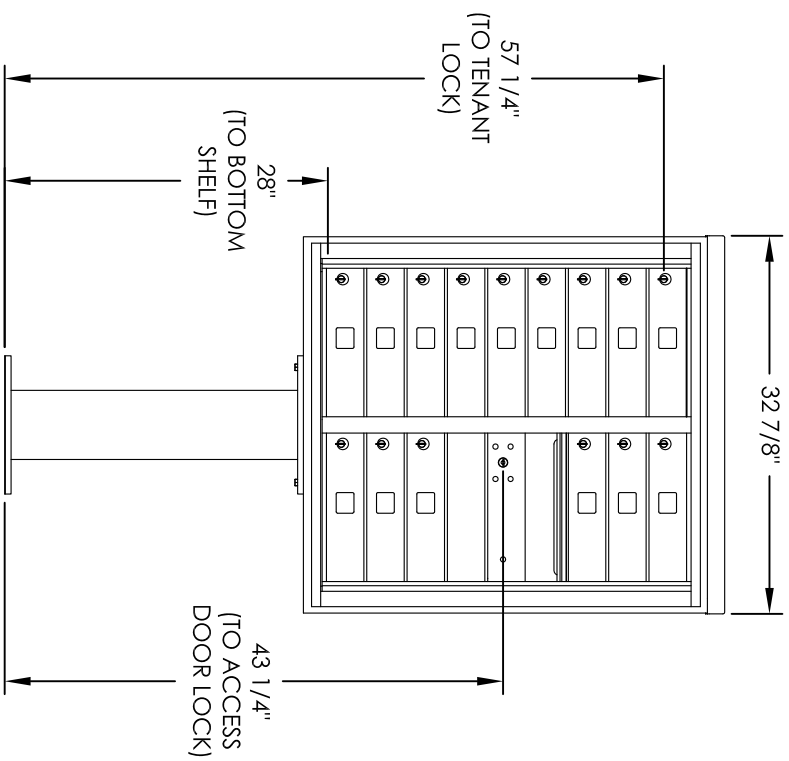

Versatile™ 4C Pedestal Mount Mailbox, 4C09D-15-P

PEDESTAL DETAIL

COMPARTMENT CHART

DESCRIPTION	COMPARTMENT	COMPARTMENT SIZE	QTY.
MAILBOX	MB1	3" H X 12" W X 15" D	15
OUTGOING MAIL	OM3	10" H X 12" W X 15" D	1

PRODUCT SERIES: VERSATILE™ 4C PEDESTAL MOUNTED MAILBOX

- NOTES:
1. 4C pedestal units are for private applications only / not USPS Approved.
 2. May be installed outside or inside - see foundation specification details within the 4C Installation Manual.

AF FIORENCE
manufacturing company

MODEL: 4C09D-15-P REV: B

SCALE: NONE LAST REV DATE:

DRAWING NUMBER: 4C09D-15-PCS DRAWN BY: