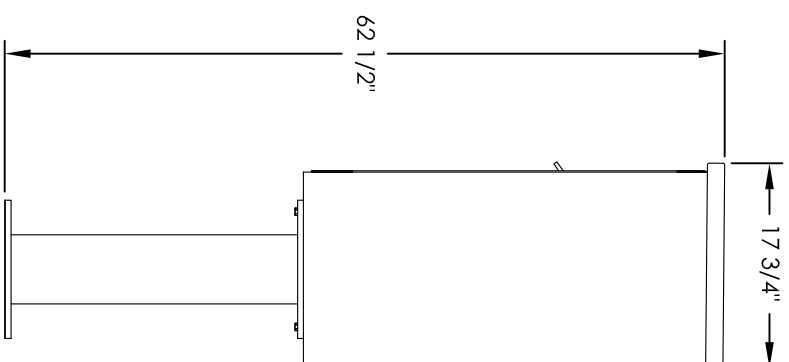

Versatile™ 4C Pedestal Mount Mailbox, 4C09D-15-P

PEDESTAL DETAIL

COMPARTMENT CHART

DESCRIPTION	COMPARTMENT	COMPARTMENT SIZE	QTY.
MAILBOX	MB1	3" H X 12" W X 15" D	15
OUTGOING MAIL	OM3	10" H X 12" W X 15" D	1

PRODUCT SERIES: VERSATILE™ 4C PEDESTAL MOUNTED MAILBOX

- NOTES:
1. 4C pedestal units are for private applications only / not USPS Approved.
 2. May be installed outside or inside - see foundation specification details within the 4C Installation Manual.

AF FIORENCE
manufacturing company

MODEL: 4C09D-15-P REV: B

SCALE: NONE LAST REV DATE:

DRAWING NUMBER: 4C09D-15-PCS DRAWN BY: