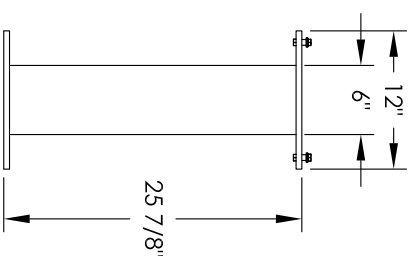

Versatile™ 4C Pedestal Mount Mailbox, 4C09D-15-P

PEDESTAL DETAIL

COMPARTMENT CHART

DESCRIPTION	COMPARTMENT	COMPARTMENT SIZE	QTY.
MAILBOX	MB1	3" H X 12" W X 15" D	15
OUTGOING MAIL	OM3	10" H X 12" W X 15" D	1

AF FIORENCE
manufacturing company

MODEL: 4C09D-15-P REV: B

SCALE: NONE LAST REV DATE:

DRAWING NUMBER: 4C09D-15-PCS DRAWN BY: