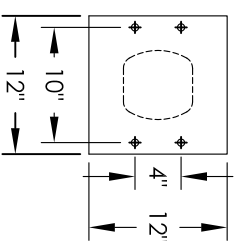

Versatile™ 4C Pedestal Mount Mailbox, 4C09D-15-P

PEDESTAL DETAIL

COMPARTMENT CHART

DESCRIPTION	COMPARTMENT	COMPARTMENT SIZE	QTY.
MAILBOX	MB1	3" H X 12" W X 15" D	15
OUTGOING MAIL	OM3	10" H X 12" W X 15" D	1

AF FIORENCE
manufacturing company

MODEL: 4C09D-15-P REV: B

SCALE: NONE LAST REV DATE:

DRAWING NUMBER: 4C09D-15-PCS DRAWN BY: