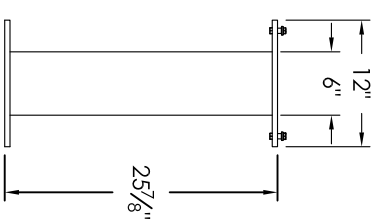

# Versatile™ 4C Pedestal Mount Mailbox, 4C09D-04-P

PEDESTAL DETAIL

### COMPARTMENT CHART

DESCRIPTION	COMPARTMENT	COMPARTMENT SIZE	QTY.
MAILBOX	MB1	3" H x 12" W x 15" D	1
MAILBOX	MB3	10" H x 12" W x 15" D	1
OUTGOING MAIL	OM2	6-1/2" H x 12" W x 15" D	1
PARCEL	PL6	20-1/2" H x 12" W x 15" D	1