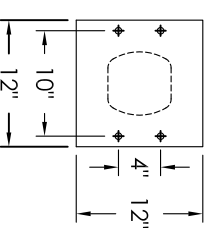

# Versatile™ 4C Pedestal Mount Mailbox, 4C09D-04-P

PEDESTAL DETAIL

### COMPARTMENT CHART

DESCRIPTION	COMPARTMENT	COMPARTMENT SIZE	QTY.
MAILBOX	MB1	3" H x 12" W x 15" D	1
MAILBOX	MB3	10" H x 12" W x 15" D	1
OUTGOING MAIL	OM2	6-1/2" H x 12" W x 15" D	1
PARCEL	PL6	20-1/2" H x 12" W x 15" D	1