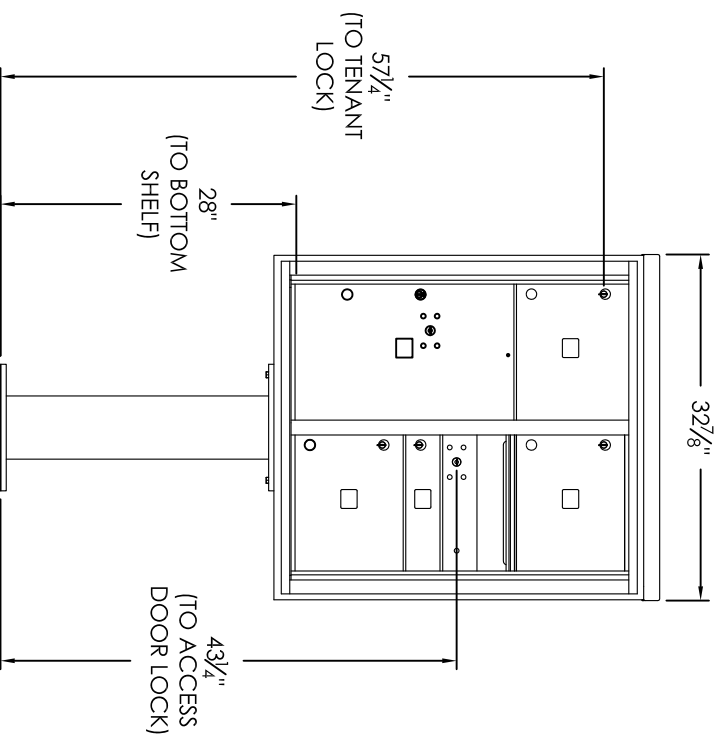

# Versatile™ 4C Pedestal Mount Mailbox, 4C09D-04-P

PEDESTAL DETAIL

### COMPARTMENT CHART

DESCRIPTION	COMPARTMENT	COMPARTMENT SIZE	QTY.
MAILBOX	MB1	3" H x 12" W x 15" D	1
MAILBOX	MB3	10" H x 12" W x 15" D	1
OUTGOING MAIL	OM2	6-1/2" H x 12" W x 15" D	1
PARCEL	PL6	20-1/2" H x 12" W x 15" D	1

PRODUCT SERIES: VERSATILE™ 4C PEDESTAL MOUNT MAILBOX

MODEL: 4C09D-04-P REV: B

SCALE: NONE LAST REV DATE:

DRAWING NUMBER: 4C09D-04-PCS DRAWN BY:

- NOTES:
1. 4C pedestal units are for private applications only / not USPS Approved.
  2. May be installed outside or inside - see foundation specification details within the 4C Installation Manual.