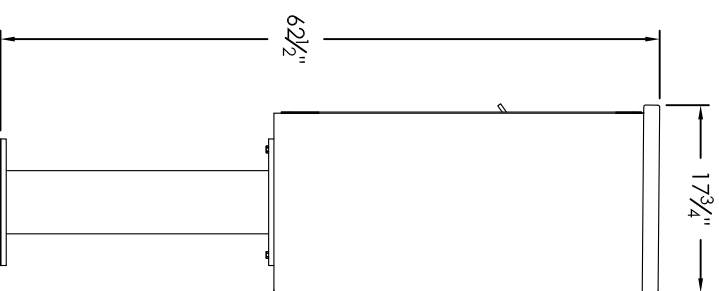

# Versatile™ 4C Pedestal Mount Mailbox, 4C09D-04-P

PEDESTAL DETAIL

### COMPARTMENT CHART

DESCRIPTION	COMPARTMENT	COMPARTMENT SIZE	QTY.
MAILBOX	MB1	3" H x 12" W x 15" D	1
MAILBOX	MB3	10" H x 12" W x 15" D	1
OUTGOING MAIL	OM2	6-1/2" H x 12" W x 15" D	1
PARCEL	PL6	20-1/2" H x 12" W x 15" D	1

PRODUCT SERIES: VERSATILE™ 4C PEDESTAL MOUNT MAILBOX

MODEL: 4C09D-04-P REV: B

SCALE: NONE LAST REV DATE:

DRAWING NUMBER: 4C09D-04-PCS DRAWN BY:

- NOTES:
1. 4C pedestal units are for private applications only / not USPS Approved.
  2. May be installed outside or inside - see foundation specification details within the 4C Installation Manual.