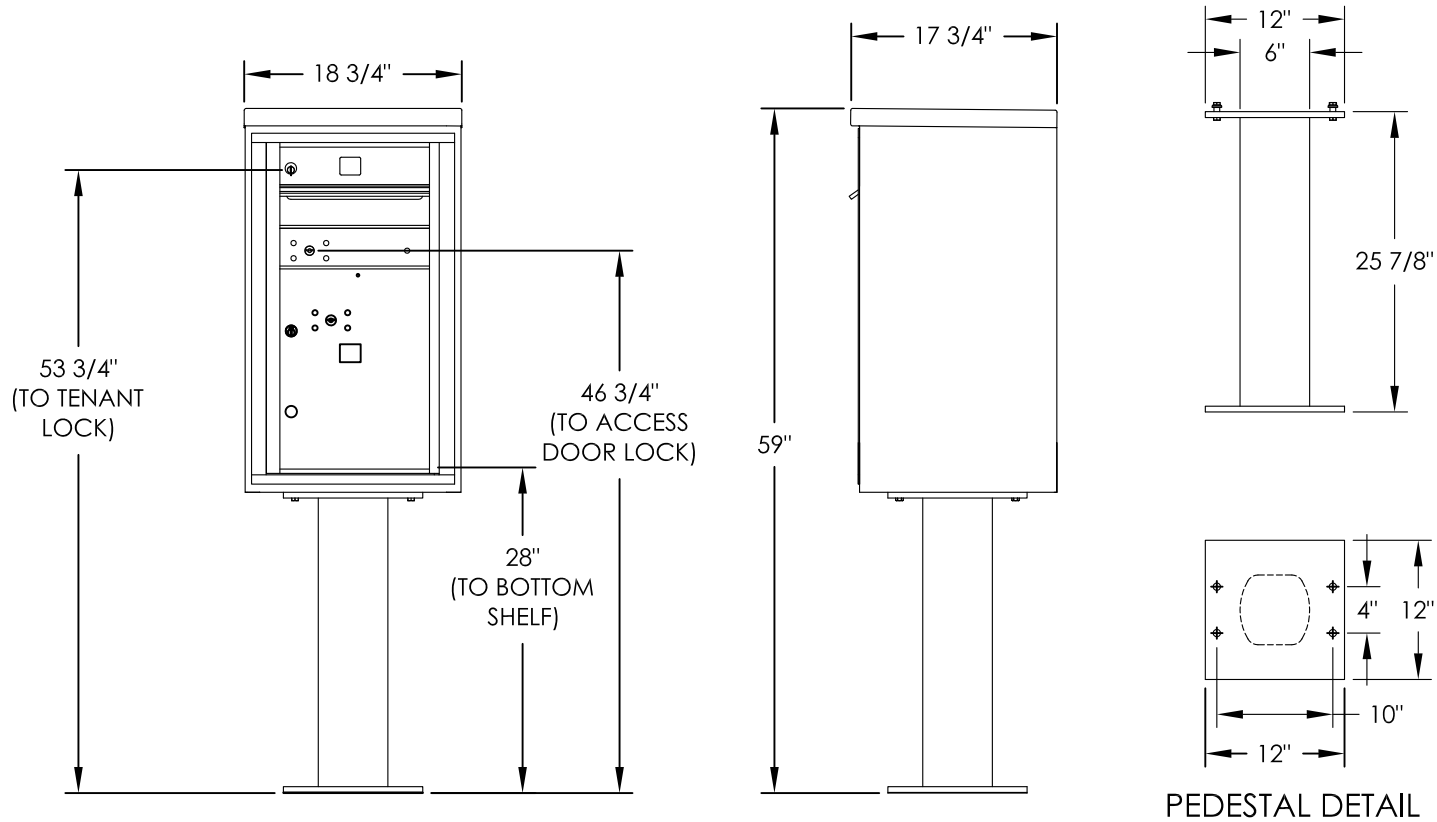

versatile™ 4C Pedestal Mount Mailbox, 4C08S-01-P

PEDESTAL DETAIL

COMPARTMENT CHART

DESCRIPTION	COMPARTMENT	COMPARTMENT SIZE	QTY.
MAILBOX	MB1	3" H x 12" W x 15" D	1
OUTGOING MAIL	OM2	6-1/2" H x 12" W x 15" D	1
PARCEL	PL5	17" H x 12" W x 15" D	1

NOTES:

- 4C pedestal units are for private applications only / not USPS Approved.
- May be installed outside or inside - see foundation specification details within the 4C Installation Manual.

PRODUCT SERIES: VERSATILE™ 4C PEDESTAL MOUNT MAILBOX

AF FLORENCE
manufacturing company

MODEL	4C08S-01-P	REV	C
SCALE	NONE	LAST REV DATE	
DRAWING NUMBER	4C08S-01-PCS	DRAWN BY	