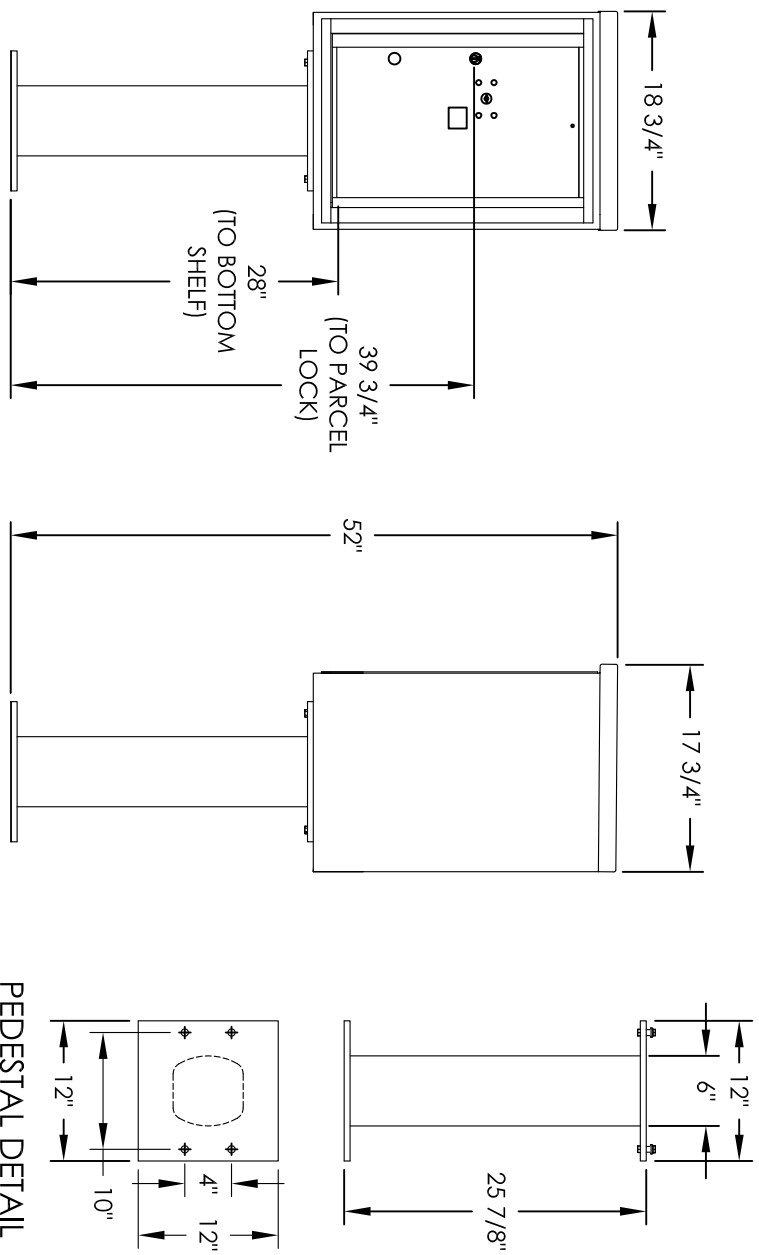

Versatile™ 4C Pedestal Mount Mailbox, 4C06S-1P-P

PEDESTAL DETAIL

COMPARTMENT CHART

DESCRIPTION	COMPARTMENT	COMPARTMENT SIZE	QTY.
PARCEL	PL6	20-1/2" H x 12" W x 15" D	1

PRODUCT SERIES: VERSATILE™ 4C PEDESTAL MOUNT MAILBOX

MODEL: 4C06S-1P-P
SCALE: NONE
DRAWING NUMBER: 4C06S-1P-PCS

REV: B
LAST REV DATE:
DRAWN BY: