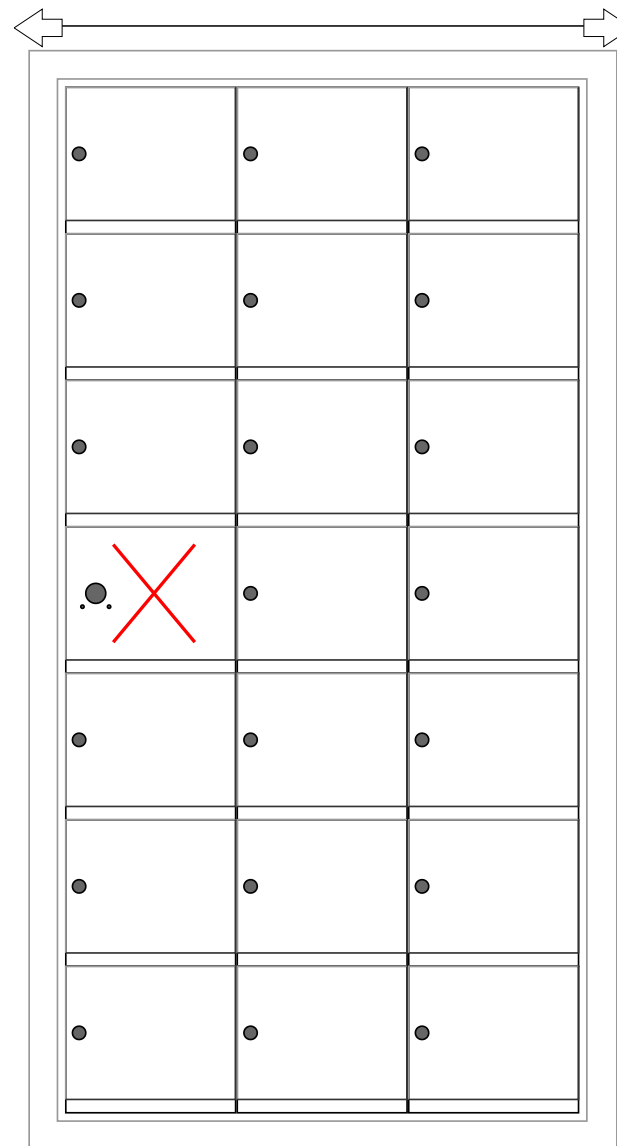

140073 Dimensions

Overall Width w/ Trim: 23-1/4"
(Rough Opening: 21")

140073

Side View

Configuration Details:

- 1. **Product Type:** 1400 Horizontal
- 2. **Installation:** Front-load, Recessed Mount
- 3. **Finish:** Anodized Aluminum
- 4. **Locks:** Standard Cam Lock, 2 keys
- 5. **Door Id:** tbd
- 6. **Master Door:** tbd

Matching standard snap-on trim included

Models Used:

(1) 140073

DO NOT SCALE OFF DRAWING

Door Sizes Used:

(20) 1400 1x1 Compartment
(1) 1x1 Master

ELEVATION: 140073 | **MAILBOXES:** 20 |

PROJECT NAME: 1400 Series Mailbox