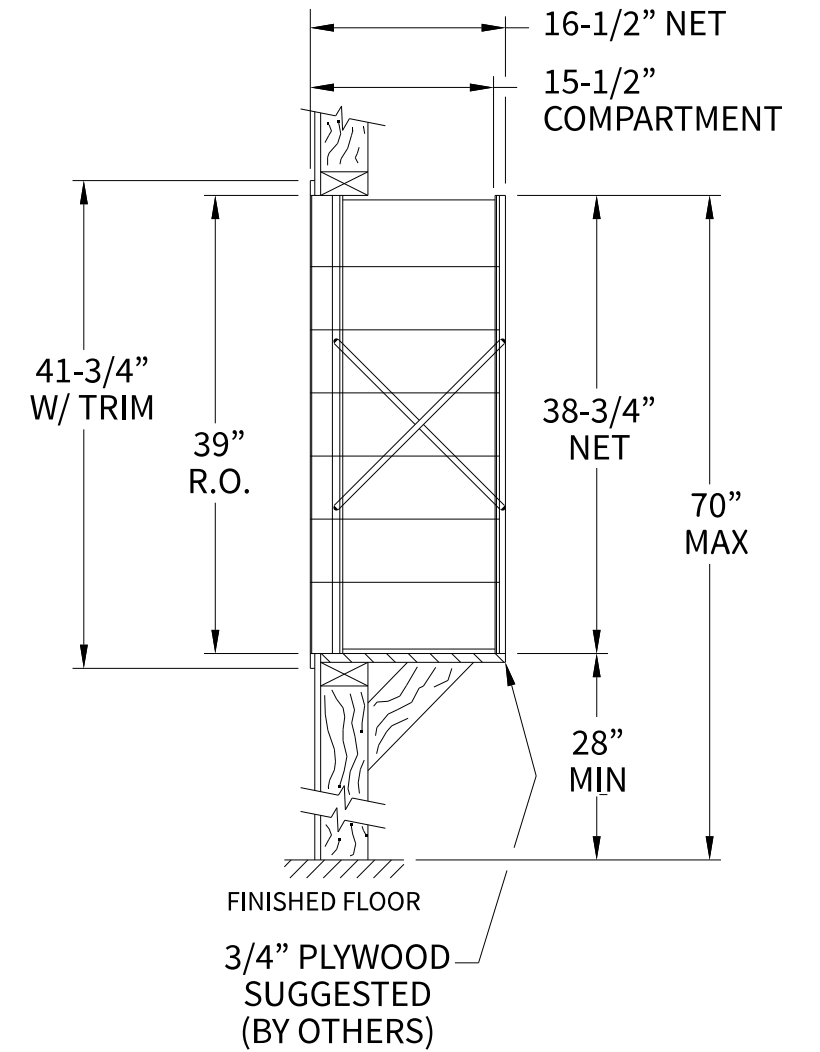

140073 Dimensions

Overall Width w/ Trim: 23-1/4"
(Rough Opening: 21")

140073

Side View

Configuration Details:

- 1. **Product Type:** 1400 Horizontal
- 2. **Installation:** Front-load, Recessed Mount
- 3. **Finish:** Anodized Aluminum
- 4. **Locks:** Standard Cam Lock, 2 keys
- 5. **Door Id:** tbd
- 6. **Master Door:** tbd

Matching standard snap-on trim included

Models Used:

(1) 140073

DO NOT SCALE OFF DRAWING

Door Sizes Used:

(20) 1400 1x1 Compartment
(1) 1x1 Master

ELEVATION: 140073 | **MAILBOXES:** 20 |

PROJECT NAME: 1400 Series Mailbox