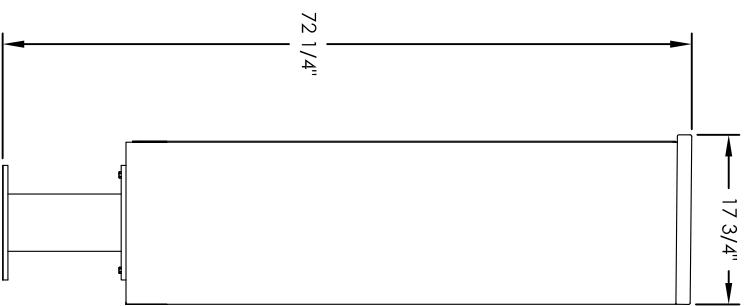

# Versatile™ 4C Pedestal Mount Mailbox, 4C16D-8P-P

PEDESTAL DETAIL

### COMPARTMENT CHART

DESCRIPTION	COMPARTMENT	COMPARTMENT SIZE	QTY.
PARCEL	PL3	10" H x 12" W x 15" D	4
PARCEL	PL4	13-1/2" H x 12" W x 15" D	1
PARCEL	PL5	15" H x 12" W x 15" D	2
PARCEL	PL5	17" H x 12" W x 15" D	1

MODEL: 4C16D-8P-P REV: D

SCALE: NONE LAST REV DATE:

DRAWING NUMBER: 4C16D-8P-PCS DRAWN BY: