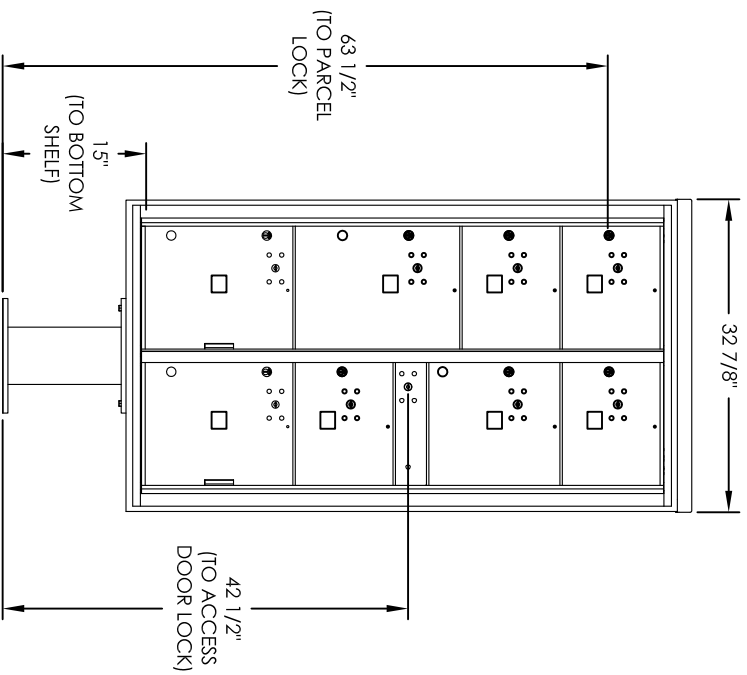

# Versatile™ 4C Pedestal Mount Mailbox, 4C16D-8P-P

PEDESTAL DETAIL

### COMPARTMENT CHART

DESCRIPTION	COMPARTMENT	COMPARTMENT SIZE	QTY.
PARCEL	PL3	10" H x 12" W x 15" D	4
PARCEL	PL4	13-1/2" H x 12" W x 15" D	1
PARCEL	PL5	15" H x 12" W x 15" D	2
PARCEL	PL5	17" H x 12" W x 15" D	1

PRODUCT SERIES: VERSATILE™ 4C PEDESTAL MOUNT MAILBOX

- NOTES:
1. 4C pedestal units are for private applications only / not USPS Approved.
  2. May be installed outside or inside - see foundation specification details within the 4C Installation Manual.

MODEL: 4C16D-8P-P REV: D

SCALE: NONE LAST REV DATE:

DRAWING NUMBER: 4C16D-8P-PCS DRAWN BY: