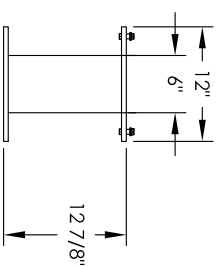

# Versatile™ 4C Pedestal Mount Mailbox, 4C16D-8P-P

PEDESTAL DETAIL

### COMPARTMENT CHART

DESCRIPTION	COMPARTMENT	COMPARTMENT SIZE	QTY.
PARCEL	PL3	10" H x 12" W x 15" D	4
PARCEL	PL4	13-1/2" H x 12" W x 15" D	1
PARCEL	PL5	15" H x 12" W x 15" D	2
PARCEL	PL5	17" H x 12" W x 15" D	1

MODEL: 4C16D-8P-P REV: D

SCALE: NONE LAST REV DATE:

DRAWING NUMBER: 4C16D-8P-PCS DRAWN BY: