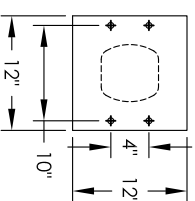

# Versatile™ 4C Pedestal Mount Mailbox, 4C16D-8P-P

PEDESTAL DETAIL

### COMPARTMENT CHART

DESCRIPTION	COMPARTMENT	COMPARTMENT SIZE	QTY.
PARCEL	PL3	10" H x 12" W x 15" D	4
PARCEL	PL4	13-1/2" H x 12" W x 15" D	1
PARCEL	PL5	15" H x 12" W x 15" D	2
PARCEL	PL5	17" H x 12" W x 15" D	1

MODEL: 4C16D-8P-P REV: D

SCALE: NONE LAST REV DATE:

DRAWING NUMBER: 4C16D-8P-PCS DRAWN BY: