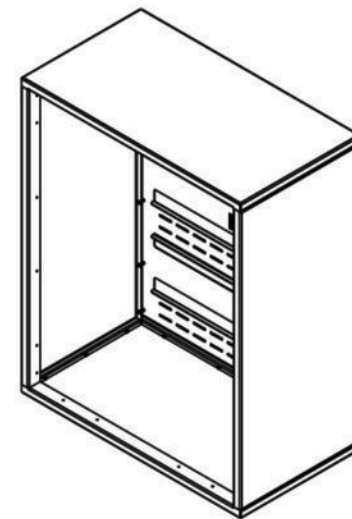

FRONT VIEW
DOUBLE COLUMN

FRONT VIEW
SINGLE COLUMN

SIDE VIEW

4C COLLAR

STD-4C UNIT	HEIGHT
SUITE A	40 3/16"
SUITE B	19 3/16"
SUITE C	52 7/16"
SUITE D	22 11/16"
SUITE E	29 11/16"
SUITE F	57 11/16"
SUITE G	55 15/16"

The Mailbox Works
since 1989

www.MailboxWorks.com

800.824.9985

info@mailboxworks.com

by Auth Florence
SURFACE MOUNT COLLAR FOR
versatile 4C mailbox suites

MODEL: 4C COLLAR	REV:
SCALE: 1:12	DATE DRAWN: 05/21/2007
DRAWING NUMBER: 4CCOLLARCS	DRAWN BY: OSW