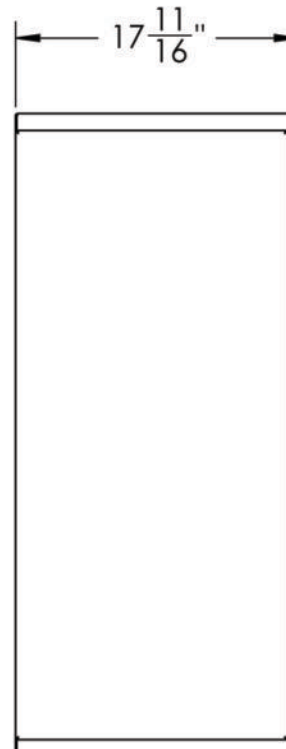

FRONT VIEW
DOUBLE COLUMN

FRONT VIEW
SINGLE COLUMN

SIDE VIEW

4C COLLAR

STD-4C UNIT	HEIGHT
SUITE A	40 3/16"
SUITE B	19 3/16"
SUITE C	52 7/16"
SUITE D	22 11/16"
SUITE E	29 11/16"
SUITE F	57 11/16"
SUITE G	55 15/16"

The Mailbox Works
since 1989

www.MailboxWorks.com

800.824.9985

info@mailboxworks.com

by Auth Florence
SURFACE MOUNT COLLAR FOR
versatile 4C mailbox suites

MODEL: 4C COLLAR	REV:
SCALE: 1:12	DATE DRAWN: 05/21/2007
DRAWING NUMBER: 4CCOLLARCS	DRAWN BY: OSW