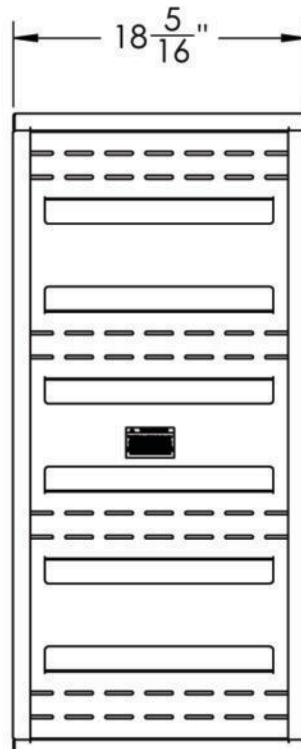

FRONT VIEW
DOUBLE COLUMN

FRONT VIEW
SINGLE COLUMN

SIDE VIEW

4C COLLAR

STD-4C UNIT	HEIGHT
SUITE A	40 3/16"
SUITE B	19 3/16"
SUITE C	52 7/16"
SUITE D	22 11/16"
SUITE E	29 11/16"
SUITE F	57 11/16"
SUITE G	55 15/16"

The Mailbox Works
since 1989

www.MailboxWorks.com

800.824.9985

info@mailboxworks.com

by Auth Florence
SURFACE MOUNT COLLAR FOR
versatile 4C mailbox suites

MODEL: 4C COLLAR	REV:
SCALE: 1:12	DATE DRAWN: 05/21/2007
DRAWING NUMBER: 4CCOLLARCS	DRAWN BY: OSW